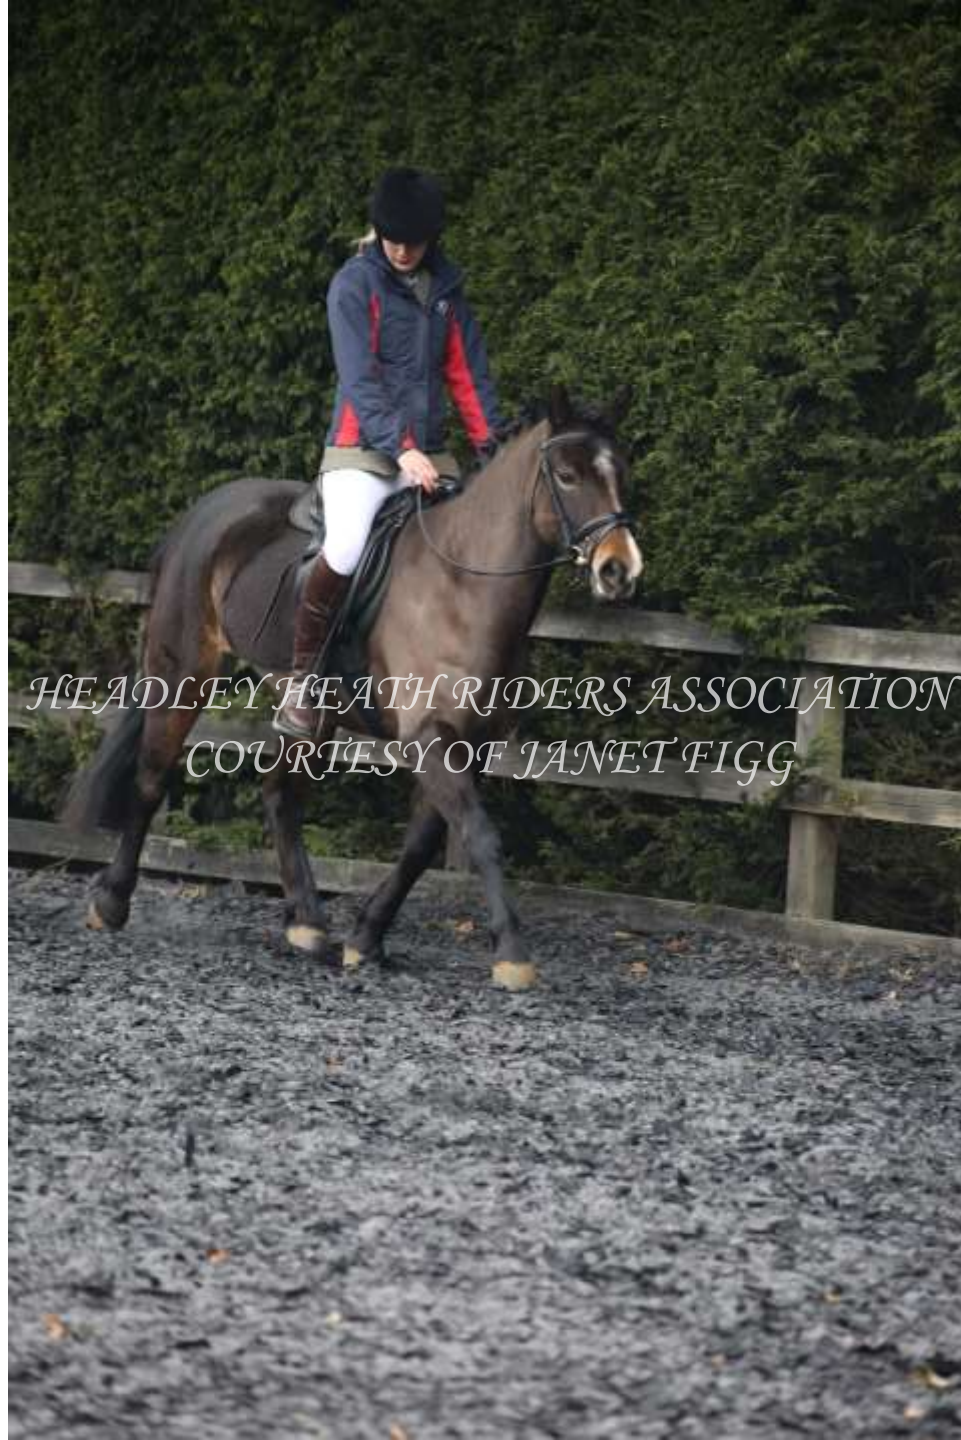

*HEADLEY HEATH RIDERS ASSOCIATION
COURTESY OF JANET FIGG*